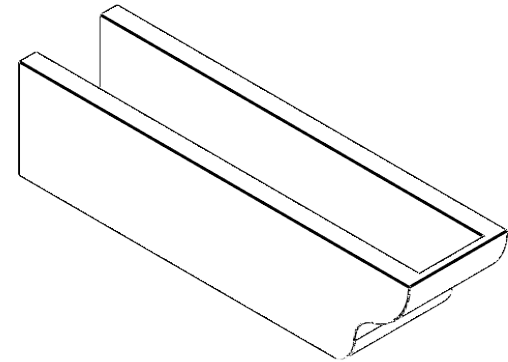

# ITEM NUMBER: RFTURO060X06000X24000X006GRN00RCPR

6"W X 6"H X 24"L TIMBERTHANE ROUGH CEDAR GREENSBORO FAUX WOOD OPEN RAFTER TAIL, 6"L END, PRIMED TAN

24"

**SIDE PROFILE**

**FRONT PROFILE**

**ISOMETRIC**

GENERATED DATE : 03/02/2023

EKENA MILLWORK  
2300 WEST MAIN ST.  
CLARKSVILLE, TX 75426  
TOLL FREE: 866-607-0453  
WWW.EKENAMILLWORK.COM

NOTES

1. INSTALLATION TO BE COMPLETED IN ACCORDANCE WITH MANUFACTURER'S SPECIFICATIONS.
2. DRAWING MAY NOT BE TO SCALE
3. THIS DRAWING IS INTENDED FOR DESIGN AND PLANNING PURPOSES ONLY.
4. ALL INFORMATION CONTAINED HEREIN WAS CURRENT AT THE TIME OF DEVELOPMENT BUT MUST BE REVIEWED AND APPROVED BY THE PRODUCT MANUFACTURER TO BE CONSIDERED ACCURATE.
5. TIMBERTHANE ARCHITECTURAL PRODUCTS ARE MADE FROM HIGH DENSITY URETHANE AND COME FACTORY PRIMED